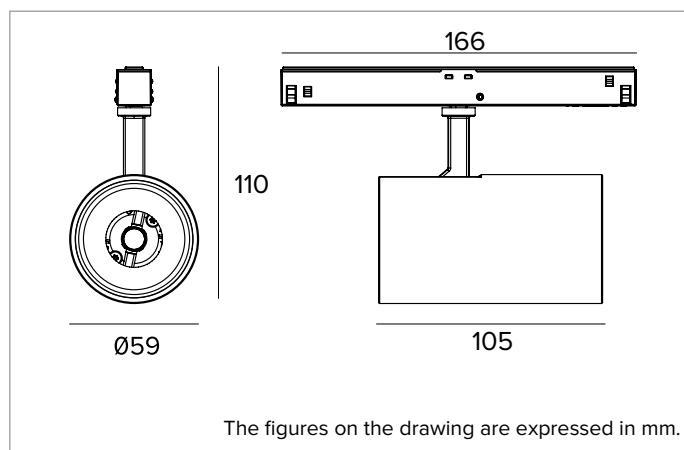

SOURCE

High efficiency Chip on Board LED Ra90. 3500K on request.

Energy efficiency class: E

Nominal power: 14W

Nominal flux: 2018lm

Colour rendering index: 90

Rf: 90

Rg: 98

CCT nominal: 4000K

SDCM: 1.5

Lifetime (L80/B10): >50000h tq +25°C

ILLUMINOTECHNICAL CHARACTERISTICS

MWFL - precision optics with a black silicone cut off ring. Version with a transparent PMMA lens.

Optic: LENS

Beam angles: MWFL

Optical efficiency: 86%

Fixture flux: 1727lm

Luminous efficacy: 115lm/W

Photobiological safety: Compliant with RG1 low risk group

MECHANICAL CHARACTERISTICS

Painted die-cast aluminium body. The optical unit can be adjusted from 0° a 90° on the vertical plane and 360° on the horizontal plane with friction locking system.

Colour and finish: Deep black

Dimensions: D=59mm

Weight: 0.2Kg

Version: DALI

Degree of protection: IP20

ELECTRICAL CHARACTERISTICS

DALI version with track power supply. Casambi control system available using a dedicated accessory.

Fixture Power: 15W

Power supply: 48Vdc

Insulation Class: CLASS 3

Class F: YES

SAFE FLICKER: PstLM=<1 and SVM=<0.4 (IEC TR 61547-1 and IEC TR 63158), to ensure a more comfortable and safe light

Ambient temperature: 0°C / +25°C

INSTALLATION

Quick coupling system for mounting the product on the track.

NOTES

Not polarized fixture. The arm is and the adapter are supplied in the same colour as the body of the projector. 110-277Vac version available on request. Commissioning of the control system via free APP; the intervention of a specialist technician can be quoted on request.

WARRANTY

5 years.

WARNING

Luminaire designed for disposal/recycling at end-of-life. Replaceable (LED only) light source by a professional. Replaceable control gear by a professional.

Due to the technological evolution of the electronic components, the data provided may be updated, and as such, confirmation must be requested during the order process.

Luminous flux and power supply have +/-10% tolerances with respect to the indicated value. tq +25°C (CIE 121).

We reserve the right to make technical changes.

Targetti Sankey S.r.l.
Via Pratese, 164
50145 Firenze - Italy
Tel: +39 055 37911
targetti.com
targetti@targetti.com

CCIAA Firenze
Share Capital:
€ 500.000,00
VAT N. (IT):
01537660480
R.E.A: FI-275656

TARGETTI