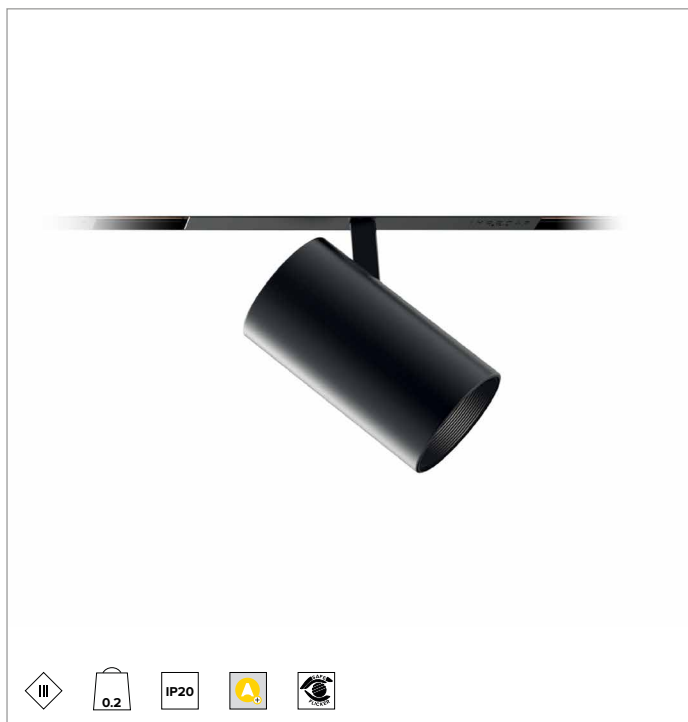

### Low voltage adjustable LED professional projector

	4000K	H(m)	D(m)	Emax(lx)
	Ra90		41°	
	Fixture Power	15W	1	0.75 3494
	Source Flux	2018lm	2	1.50 873
	Fixture Flux	1727lm	3	2.24 388
	Efficacy	115lm/W	4	2.99 218
TS1976	Imax=1767cd/klm	Imax	3567cd	5 3.74 140